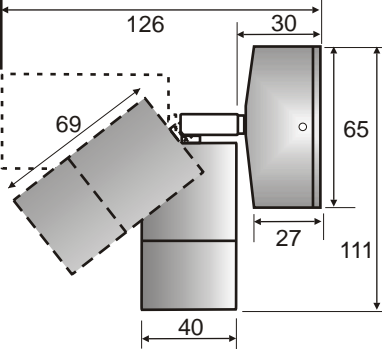

# 12v miniature spotlights and downlights for pergolas, arbours & gazebos

**Microspot Wall** provides adjustable spotlighting for small features, dining areas and climbing plants as well as grazing down pillars and pergola piers to emphasise structure. This 12v model accepts a MR11 20w halogen lamp or a 1w high output white led module. The front bezel unscrews for easy lamp changing or to fit a E4011 36mm honeycomb glare louvre. The flush lens keeps the glass cleaner longer and is easier to clean periodically. The base mount incorporates rear cable entry into a termination space and can be rotated on the back plate to achieve exact positioning.

Microspot wall spot	
E4215	Stainless steel
E4225	Copper
E4235	Black
E4165	Textured brass

**Microspot Down** provides discrete illumination from walls, beams and canopies or for grazing down gate pillars, pergola piers and textured surfaces. This 12v model accepts a MR11 20w halogen lamp or 1w high output white led module combining warm white light, low energy consumption and long lamp life. Microspot Down is the most compact solution for discrete downlighting onto small features or areas from a miniature light fitting.

There is space inside the spotlight body to fit an E4011 36mm honeycomb glare louvre. The front bezel can be unscrewed without use of tools to make it easy to change the lamp without tools. The flush lens keeps the glass