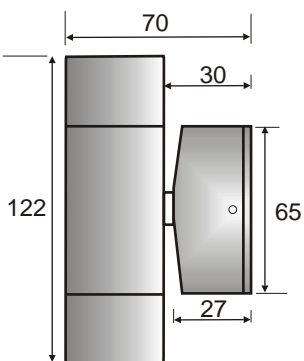

12v 20W LED IP66

Microspot Up/down provides a combination of downlighting with a decorative uplighting effect for applications such as up and downlighting from pergola columns to provide ambience around a patio area. This 12v model accepts a MR11 20w halogen lamp or 1w high output white led module

Microspot wall up/downlight	
E4415	Stainless steel
E4425	Copper
E4435	Black