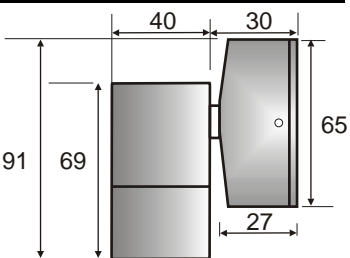

Microspot wall spot	
E4215	Stainless steel
E4225	Copper
E4235	Black
E4165	Textured brass

Microspot Down provides discrete illumination from walls, beams and canopies or for grazing down gate pillars, pergola piers and textured surfaces. This 12v model accepts a MR11 20w halogen lamp or 1w high output white led module combining warm white light, low energy consumption and long lamp life. Microspot Down is the most compact solution for discrete downlighting onto small features or areas from a miniature light fitting.

There is space inside the spotlight body to fit an E4011 36mm honeycomb glare louvre. The front bezel can be unscrewed without use of tools to make it easy to change the lamp without tools. The flush lens keeps the glass

cleaner longer and is easier to clean periodically. The base mount incorporates rear cable entry into a termination space and can be rotated on the back plate to achieve exact positioning.

Microspot wall downlight	
E4315	Stainless steel
E4325	Copper
E4335	Black