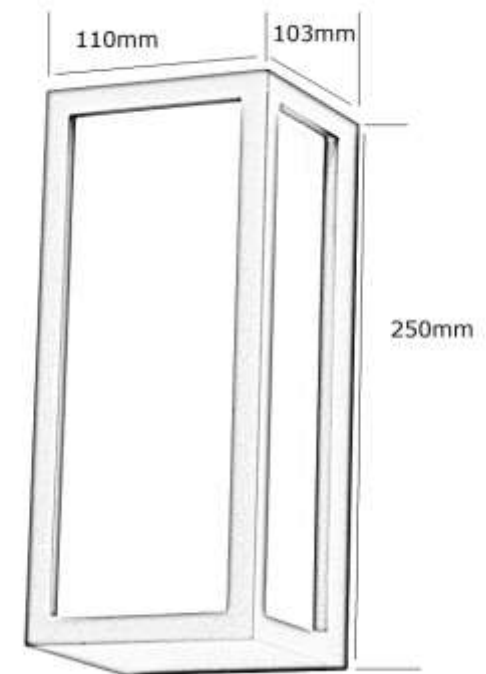

Installation guidelines

- Separate light from base plate by removing the small grub screws.
- Mark and drill holes and insert wall plugs.
- Terminate the cable to the terminal block on the base plate and screw in the lamp.
- The use of T9990 sealant is recommended for effective seal around the cable entry and fixing holes.
- Place the light over the base plate and secure by tightening up the small grub screws.
- Place washer and O-ring over fixing screws and secure the base plate to the wall or post.