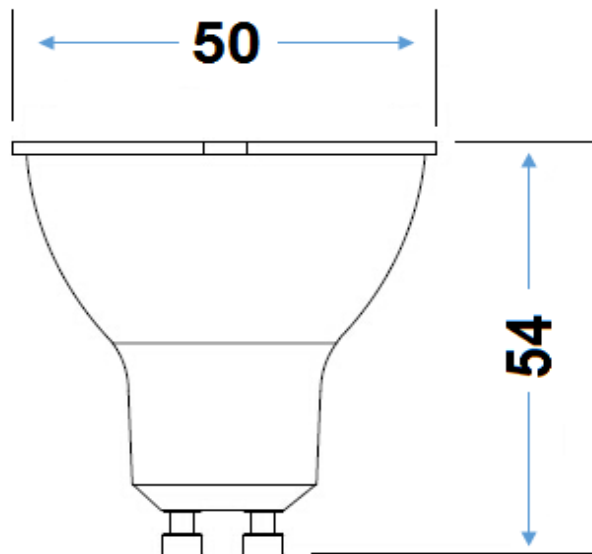

GU10LED5WWD – Elipta GU10 LED Lamp

Installation notes

GU10LED5WWD is a 400lm warm white (2700K) 3.6W dimmable LED lamp, with a 36° beam angle for up-lighting shrubs or downlighting a terrace.

Part code	GU10LED5WWD
Diffuser	Clear
Dimensions (mm)	50x54
Construction	Polycarbonate
Wattage	3.6W
Lamp base	GU10
Dimmable	Yes
Input voltage	240V 50Hz
Lumen output	400lm
Efficacy (lm/W)	111lm/W
CCT	2700K
CRI	>80
Beam angle	36°
Operating hours	25,000hrs
Net weight (g)	41
Gross weight (g)	57
Warranty	2 Years
Manufactured in accordance with	EN 62560
Origin of manufacture	PRC