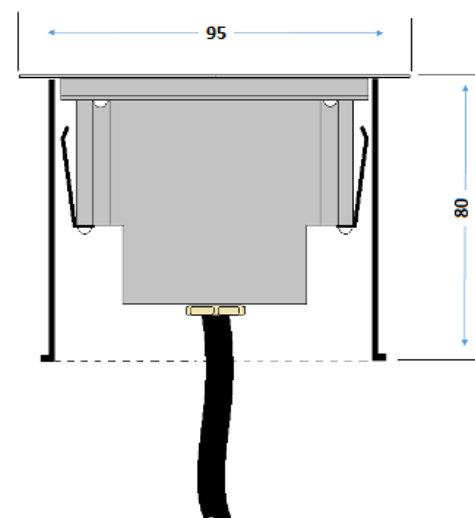

Installation guidelines

The plastic sleeve is built into the wall during construction or retrofitted into a hole cut with a coring bit the light pushes into the tube, where it is held firmly in place by spring clips, leaving a front plate with no visible fixing screws. Recess depth 81mm.

Using a single RCD for large numbers of 240v fittings is not recommended due to the risk of nuisance tripping. We advise the use of separate RCD protection for each circuit and a maximum of 12 fittings per RCD.