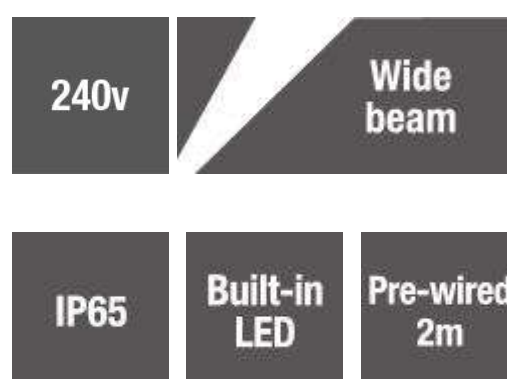

Electrical data	240v, 3w 54 Lumens. 3000k. 64° beam angle
Colour/ Finish	304 Grade Stainless Steel top with an Aluminium body.
Exterior Dimensions	95mm x 80mm.