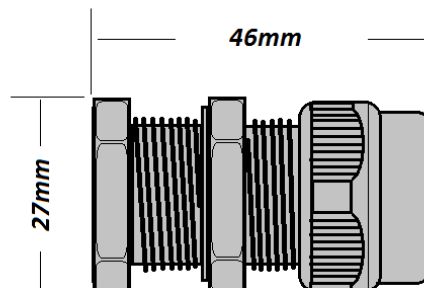

T9972W IP68 Cable Gland c/w Lock Nut - 20mm

Cable gland for use with IP66 junction boxes.

TECHNICAL SPECIFICATION

- Rigid plastic construction
- M20
- IP68 rated
- White

COMPLIANCE & WARRANTY

- 2 Year Warranty
- CE / RoHS Compliant