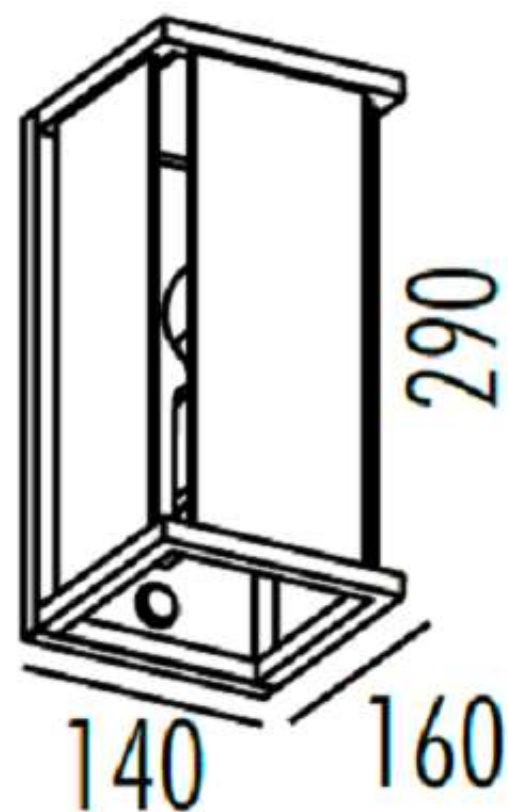

EHH1465 - Kensington Outdoor Wall Light - E27 - Graphite with Sensor

Description

Kensington 240v LED outdoor wall light features a unique simplistic design and graphite grey, powder coated finish. Illuminate your porch with this stylish entrance lantern, which features a die-cast aluminium frame with tempered, clear glass panels. IP54 rated exterior wall light ideal for London town house or outside the front of a modern apartment. Choose from our selection of LED filament ES-E27, dimmable LED lamps.

Colour/ Finish	Graphite Grey powder coated aluminium
Exterior Dimensions	Body 140mm wide x 290mm tall, 160mm deep.

240v E27	Wide beam	
IP54	Retrofit LED	Dimmable

Screw back plate onto wall, Seal wall fixing holes with silicon sealant. Mount light onto to back plate with grub screw fixings (supplied.) Easy lamp installation from the bottom of the fitting.