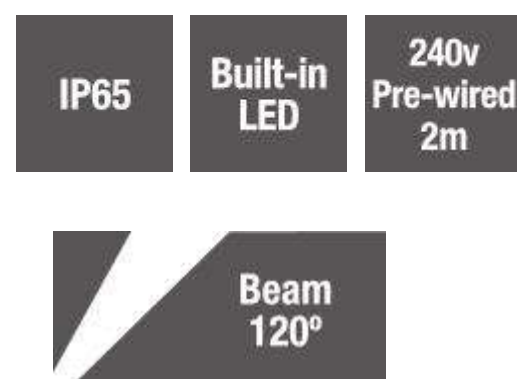

E9775W- Super Slim LED Flood - 240v - 50w - 5000lm - 4000K

Description

Super Slim LED Flood is an adjustable 240v led floodlight with a die-cast aluminium body and mounting bracket powder-coated in black. It has a high-efficiency 50w COB led providing light output equivalent to a 500w halogen lamp in an even 120 degree beam for wall washing and uplighting spreading trees.

Electrical	240v 50w 5000Lm 4000k Cool White - CRI 70
-------------------	---

Colour/ Finish	Black Powder Coated Aluminium
-----------------------	-------------------------------

Exterior Dimensions	257mm x 207mm.
----------------------------	----------------