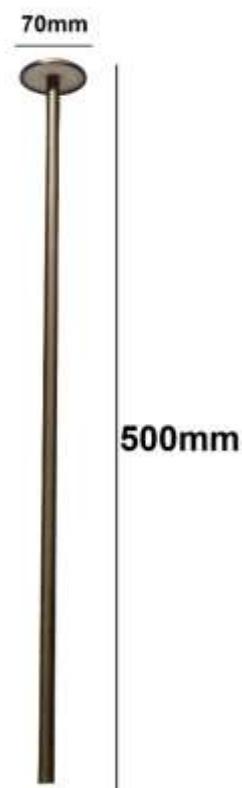

# ERL0203A12- Elipta Tall Mushroom Light - 3w - 12v

## Description

Elipta's ERL0203A12 12v Tall Mushroom light is a pole-mounted Pathlight ideal for downlighting onto pathways, step and smaller shrubs from amongst medium-height planting. A soft pool of light is perfect for glare free lighting. It is weatherproof to IP65 and fitted with a 1.5m rubber cable.  
The Elipta Tall Mushroom Light is supplied with a ground spike.

<b>Electrical</b>	12v 3w 3000K built in LED 105Lm
<b>Colour/ Finish</b>	Black Powder coated aluminium
<b>Exterior Dimensions</b>	70mm wide and 500mm tall

IP65	Built-in LED	12v Pre-wired 1.5m
Wide beam		

## Installation guidelines

1.5 metre of cable fitted. Order T9962 cable joint kit for connection to low voltage cable from a garden lighting transformer. Wire lights to transformer with 1.5mm<sup>2</sup> or 2.5mm<sup>2</sup> ground burial 2 core low voltage cable available in 50m (T9912) or 25m (T9913) packs: use T9910 4mm<sup>2</sup> cable for longer runs.