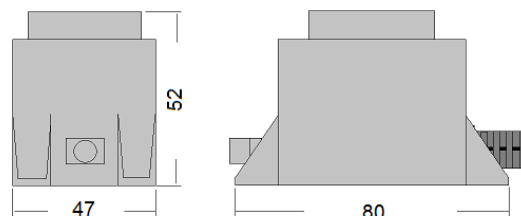

PHYSICAL DATA

- Length 80mm
- Width 47mm
- Height 52mm
- Resin filled polycarbonate case with four lugs for screw fixings
- IP44 rated
- Boxed weight 575g

ELECTRICAL DATA

- 230v AC input
- 12v Output – 12va
- 1m three core mains input cable terminated in UK 3-pin plug
- 2 pin plug & play female output connector

INSTALLATION

Surface mounting. Place transformer in a suitable location in accordance with IP44 rating, and secure using four screws. Connect to 12v plug and play lighting system via the 2-pin female connection. Connect mains lead to standard UK mains outlet.