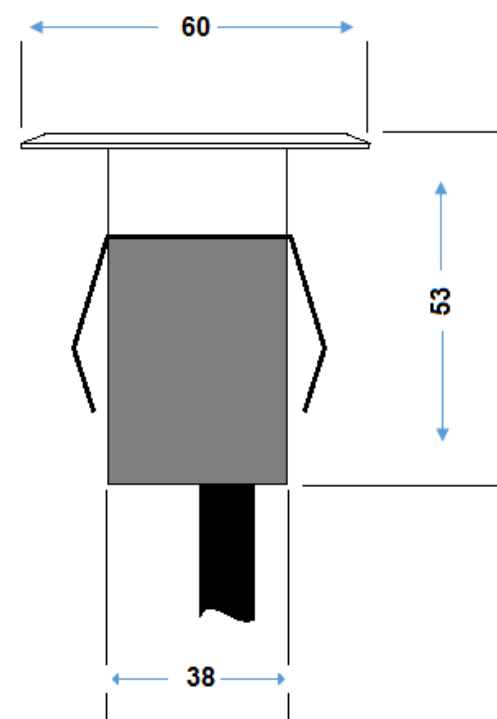

**2 YEAR
WARRANTY**

Exclusions: Damage by machinery, animals or the use of incorrect cleaning materials. Corrosion due to exposure to salt or chlorine. Damage due to incorrect installation practices. Responsibility for 3rd party cost; indirect or consequential loss