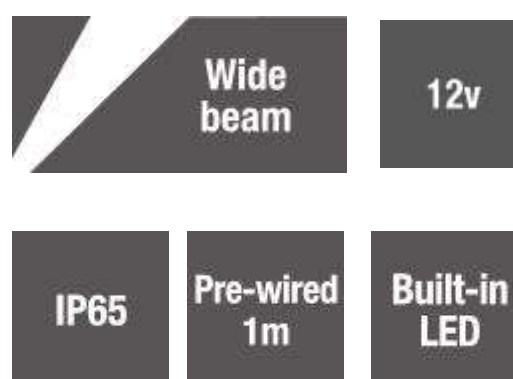

E3321W - Elipta Navigator Maxor - Copper - 12v - White LED - Round

Description

E3321W is a low energy, high output white LED deck and recessed light which consumes a small amount of power and stays cool to the touch. The high output 1w white LED produces a wide 80° beam diffused by the 28mm diameter frosted lens. Navigator Maxor are used either to mark out the shape of a deck, patio or terrace, to outline paths and to light steps. To outline a deck or patio space with a distinctive shape, start at the corners of the decking or paving and space led recessed garden lights at about 1 - 1.5m apart.

Electrical data	12v 1w 123lm 4000K. 1 metre 2 core HO5RN-F cable.
Colour/ Finish	Natural Copper top.
Exterior Dimensions	Top 60mm diameter. Body length 53mm. sleeve 48mm x 70mm.

Installation guidelines