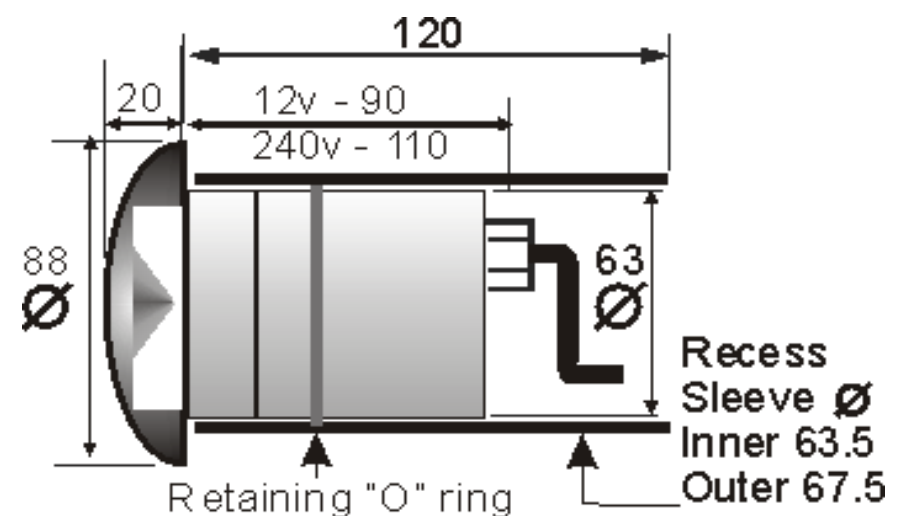

Elipta E8411L- Waymarker 360 - Stainless Steel - 12v

Description

Elipta E8411L is a stylish 12v recessed light with 4 windows providing 360 degree lighting around the top plate. It is useful where you want to cast a corona of light both across a path or drive edge as well as backwards onto planting, lawn or other areas behind. The light is located by an "O" ring on the body into a sleeve tube so that no external screw fixings are visible. It may also be used as a deck light.

Electrical data	12v MR16, dimmable with suitable transformer and/or LED.
Colour/ Finish	316 Grade Stainless Steel top with powder coated aluminium body.
Exterior Dimensions	88mm diameter stainless steel bezel. Dome protrudes 20mm. Body 63mm x 90mm. Plastic sleeve 67.5 x 120mm.

Installation guidelines

The plastic sleeve is built into the wall during construction or retrofitted into a hole cut with a coring bit: the light pushes into the tube, where it is held firmly in place by an O-ring, leaving a front plate with no visible fixing screws. Recess depth 120mm. Waymarkers should not be installed in ground subject to waterlogging.