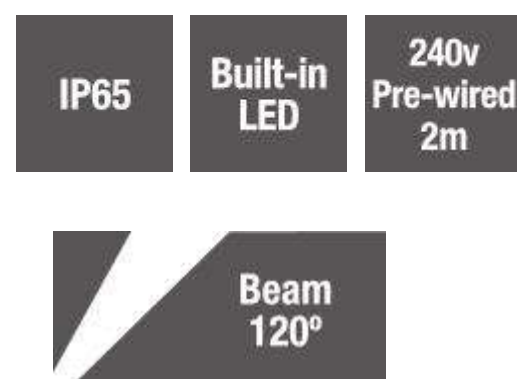

## E9772WN- Super Slim LED Flood - 240v - 20w - 2000lm - 4000K

### Description

Super Slim LED Flood is an adjustable 240v led floodlight with a die-cast aluminium body and mounting bracket powder-coated in black. It has a high-efficiency 20w COB led providing light output equivalent to a 200w halogen lamp in an even 120 degree beam for wall washing and uplighting spreading trees.

|                            |                |
|----------------------------|----------------|
| <b>Exterior Dimensions</b> | 169mm x 141mm. |
|----------------------------|----------------|