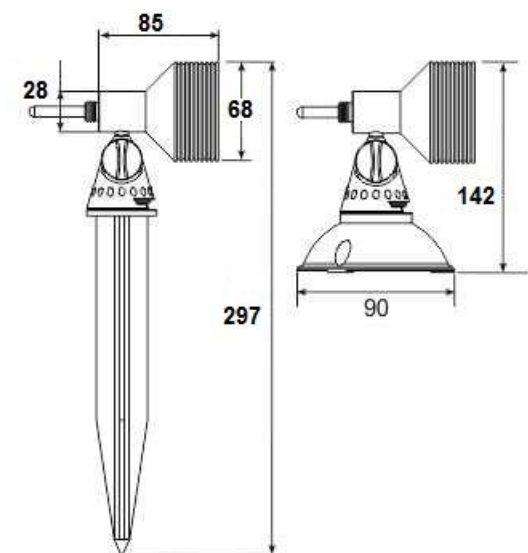

The ribbed body is designed to accept an optional clip-on glare shield and the adjustable polycarbonate knuckle joint fits a range of mounting options including a spike, weighted base, extension pole and a tube bracket to allow mounting on fountain head pipes: **mount required must be ordered separately.**

Excellence is designed for easy installation with the minimum of tools with the Plug&Play range of transformers, connectors, extension cables and junction boxes.

<b>Electrical</b>	12v AC 12w 3000K warm white. 4 x 3w LEDs. IP68 with IP44 connectors. 30° beam angle. 370 Lm
<b>Colour/ Finish</b>	Nickel plated brass body.
<b>Exterior Dimensions</b>	Body 85mm and diameter of 68mm at widest point.

## Installation guidelines

5m input cable with male IP44 2-pin input connector to plug into a Plug&Play transformer, extension cable, connector or junction box: an IP68 connection may be achieved by using either the GLWJB IP68 junction box or GLWCC waterproof cable connector. Adjustable polycarbonate knuckle joint fits a range of mounting options including a spike, weighted base, extension pole and a tube bracket to allow mounting on fountain head pipes