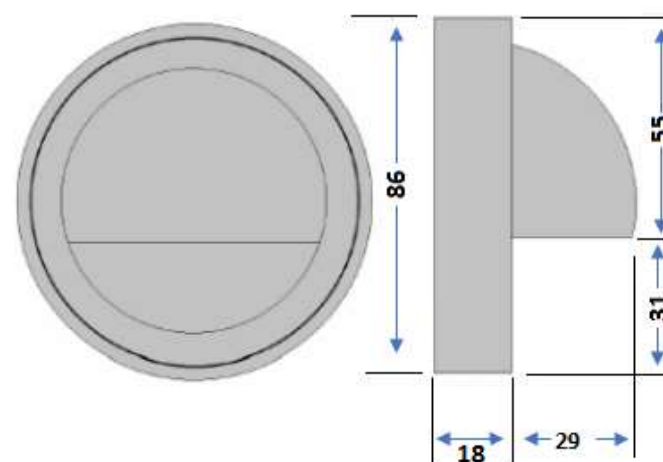

Elipta P3RBN- Vela Steplight - 12v - Brushed Nickel Finished Brass Body

Description

Elipta Vela is a compact 12 volt surface mount garden light, ideal for lighting steps, or around terraces and decking areas where recessing a light is impractical, and glare protection is important. Vela may be used with G4 Capsule LED lamps. Vela is fitted with a 1.5m cable with IP44 Plug&Play connector for easy installation with a range of Plug&Play transformers and accessories.

Electrical	Retro-fit 12v CAPLED or CAPDISC3WW
Colour/ Finish	Brushed nickel finish on solid brass
Exterior Dimensions	86mm diameter and 47mm deep

12v	Pre-wired 1.5m	Plug & Play
IP65	Retrofit LED	

Installation guidelines

1.5m of 2 core cable with male IP44 2-pin input connector to plug into a Plug&Play transformer.

2 YEAR WARRANTY

Nickel plated body

Exclusions: Damage by machinery, animals or the use of incorrect cleaning materials. Corrosion due to exposure to salt or chlorine. Damage due to incorrect installation practices. Responsibility for 3rd party cost; indirect or consequential loss.