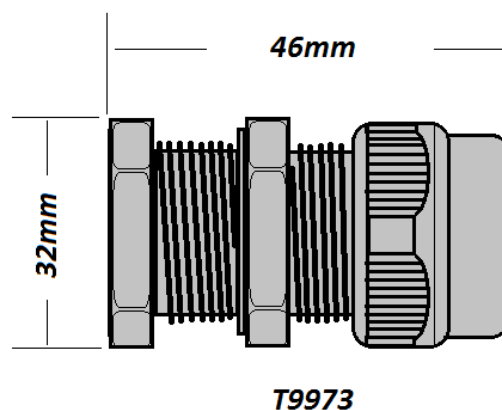

T9973 IP68 Cable Gland c/w Lock Nut - 25mm

Cable gland for use with IP66 junction boxes.

TECHNICAL SPECIFICATION

- Rigid plastic construction
- M25
- IP68 rated
- Black

COMPLIANCE & WARRANTY

- 2 Year Warranty
- CE / RoHS Compliant